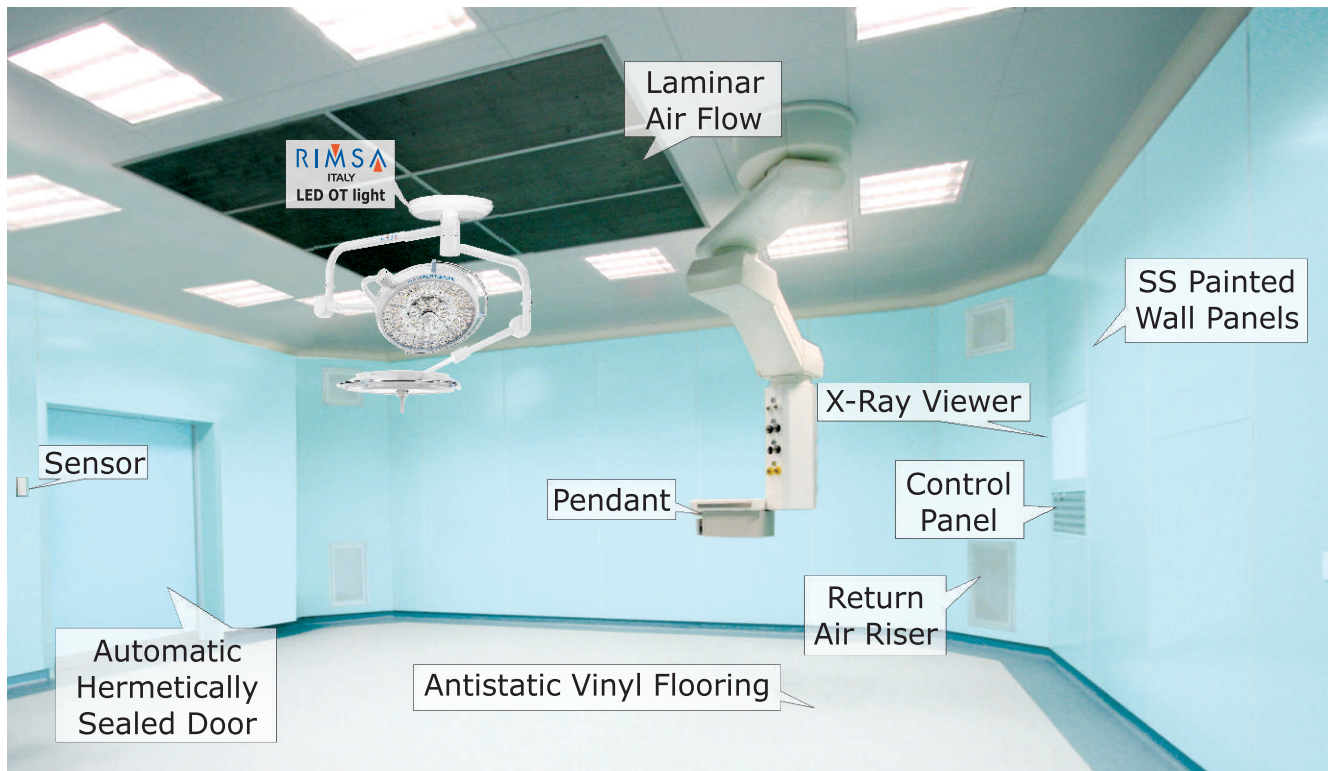

## LED OT LIGHT FROM ITALY

**RIMSA**

- Indirect light-patented technology, deep focussed light
- Possibility of built in HD camera
- No Rainbow effect that is seen in coloured LEDS
- Low radiated energy to illumination ratio
- 5000° k colour temperature - Highest in Industry